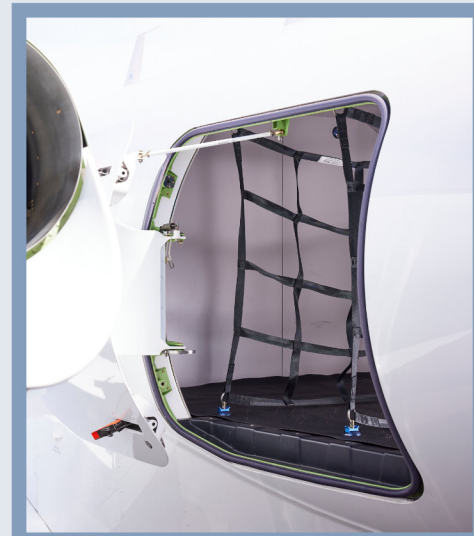

Michelle Hoover 415.613.9283

michelle@globaleliteaviation.com

2017 HondaJet
N430HJ SN42000074

globaleliteaviation.com

Interior

Configuration - 4 Club Seats and 1 Side Facing Seat
Passengers -6/7

Lavatory - Fully Enclosed/Externally Servicable
Stowable Left and Right Executive Tables